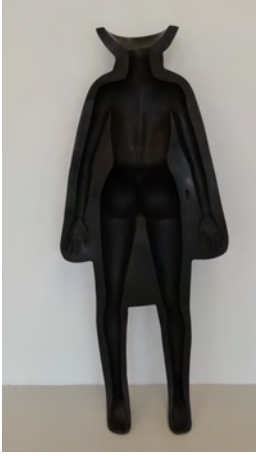

CASSINA PROJECTS

Louisa Clement
Mold 1(female), 2019
Bronze
170 x 90 x 40 cm | 67 x 35.5 x 15.75 in
Ed 1/3 + 2ap